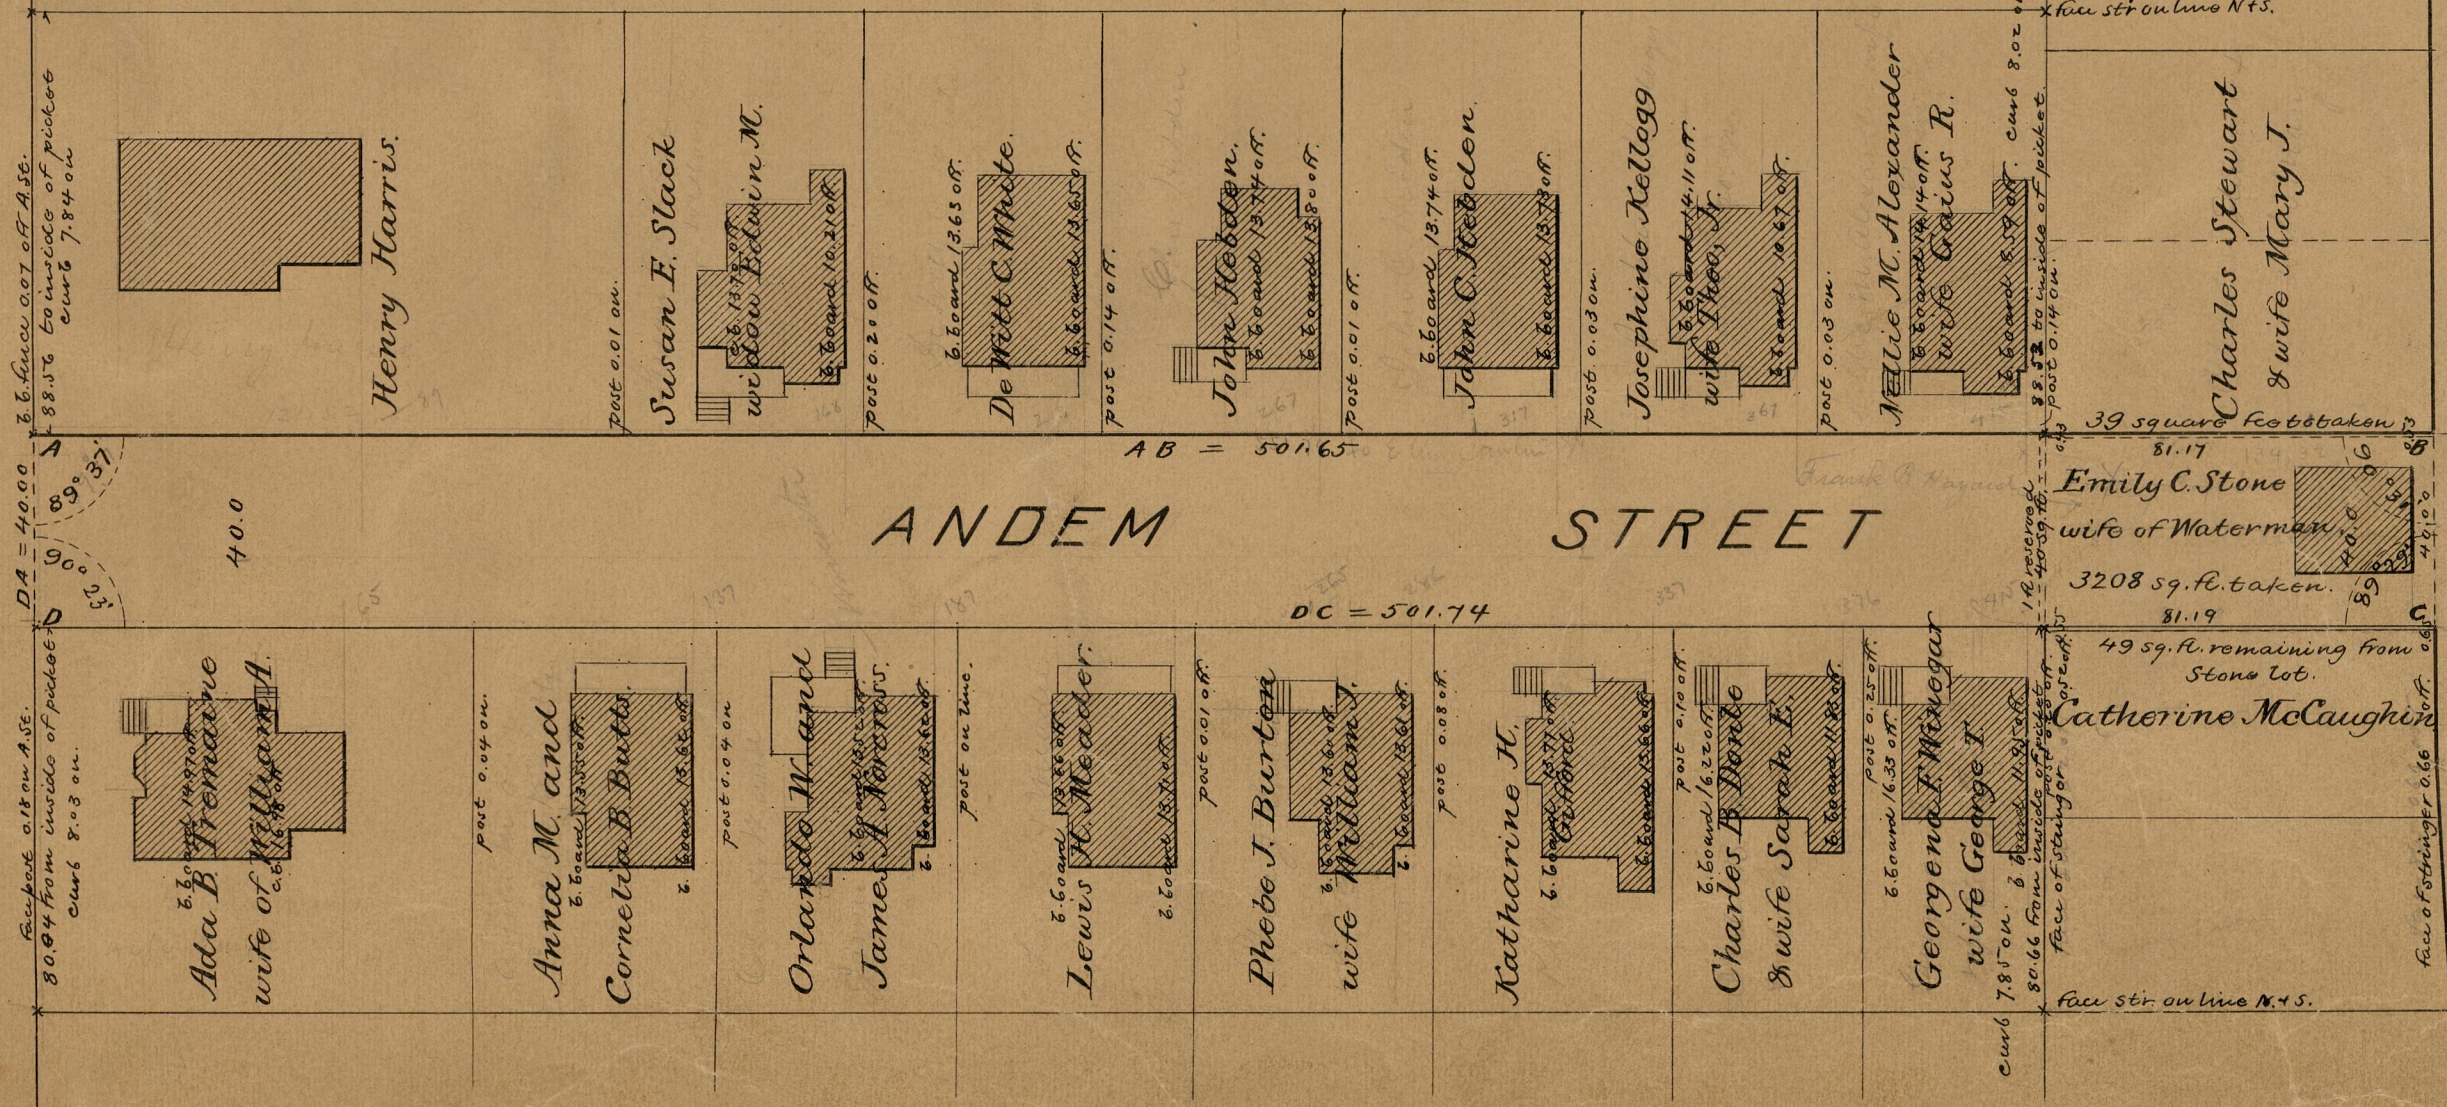

Map  
showing layout and extension of  
**Andem Street**  
from Academy ave. to Bergen St.  
Scale 40 ft. per inch.

501.65 501.74  
601.03 601.89  
1102.68 1103.63  
2206.81  
1103.15

ACADEMY AVE.

CANTON ST.